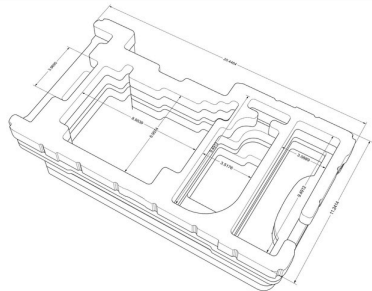

Foam Features

- | | |
|--------------------------------|-------------------------|
| 1. ARRI ALEXA 35 with Cage | 2. Viewfinder |
| 3. Viewfinder Mounting Bracket | 4. Compact shoulder pad |
| 5. Handle | 6. Memory card x 2 |
| 7. Card Reader | |

This hard case provides secure protection for the ARRI ALEXA 35 and its key accessories during storage or travel. The waterproof and shockproof shell safeguards against impacts and harsh conditions. Inside, a custom EVA foam insert ensures each component fits snugly and stays in place. Designed for professionals, it offers reliable durability and peace of mind.