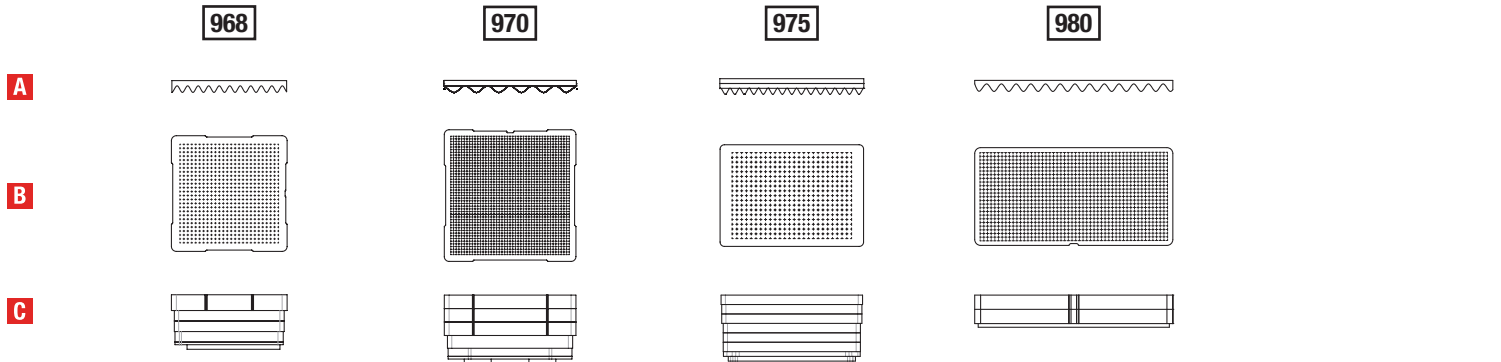

**933**

**935**

**938**

**940**

**945**

**950**

**A**

**B**

**C**

**Dimensions**

<b>A</b>	1.75in	1.75in	1.75in	1.5in	1.75in	1.75in
<b>B</b>	18.4375in x 13.25in	20.375in x 11.1875in	21.75in x 12.75in	20.625in x 14.375in	22.625in x 17.375in	20.625in x 15.4375in
<b>C</b>	7in	5.125in	6.75in	5.5in	5.75in	7.5in
<b>Weight</b> <b>Poids</b>	1.47lbs	1.11lbs	1.50lbs	1.52lbs	2.10lbs	2.10lbs

**A** - LID TRAY-ELEVATION | ÉLÉVATION DU PLATEAU **B** - BASE TRAY | PLATEAU DE BASE **C** - BASE TRAY-ELEVATION | ÉLÉVATION DU PLATEAU DE BASE

Dimensions	955	960	962	963	965
<b>A</b>	1.75in	1.75in	1.75in	2.25in	2.25in
<b>B</b>	22.25in x 17.25in	22.125in x 17.125in	27.9375 x 16.5in	29.25in x 18.25in	29.25in x 18.25in
<b>C</b>	7.875in	10.125in	7.375in	9.4375in	12.9375in
<b>Weight</b> Poids	2.50lbs	3.20lbs	2.70lbs	3.75lbs	4.50lbs