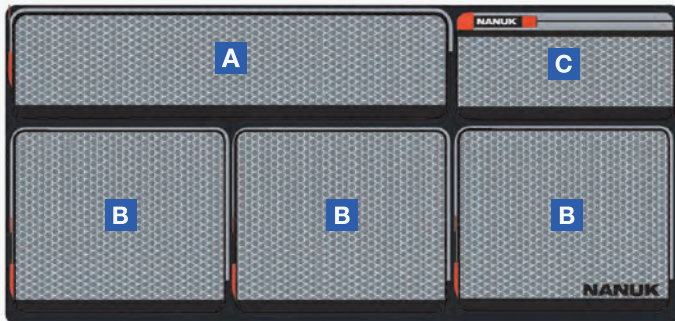

975

Weight | Poids
4.7 lbs | 2.13 kg

Dimensions

29" x 19.75" x 1.98" | 737mm x 502mm x 50mm

- A** 9.55" x 11.95" | 243mm x 304mm
- B** 4.15" x 11.85" | 105mm x 301mm
- C** 9.325" x 7.725" | 237mm x 196mm
- D** 8.125" x 15.4" | 206mm x 391mm
- E** 8.50" x 11.95" | 216mm x 304mm
- F** 18.35" x 16" | 466mm x 406mm