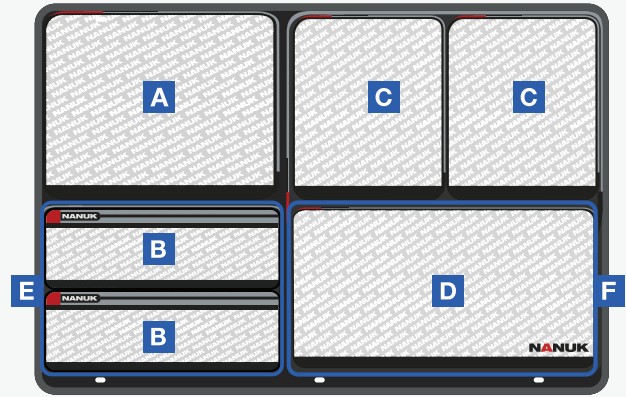

975

Weight | Poids
4.7 lbs | 2.13 kg

Dimensions

29" x 19.75" x 1.98" | 737mm x 502mm x 50mm

- **A** 9.55" x 11.95" | 243mm x 304mm
- **B** 4.15" x 11.85" | 105mm x 301mm
- **C** 9.325" x 7.725" | 237mm x 196mm
- **D** 8.125" x 15.4" | 206mm x 391mm
- **E** 8.50" x 11.95" | 216mm x 304mm
- **F** 18.35" x 16" | 466mm x 406mm