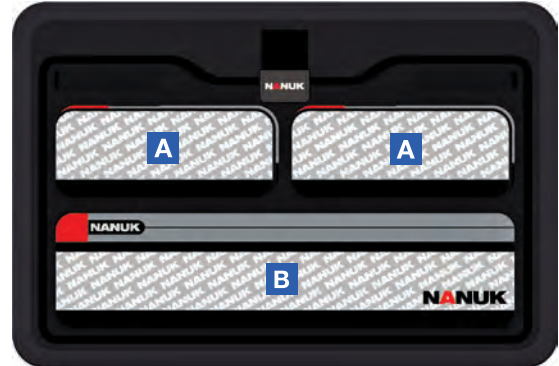

918

Weight | Poids
0.97 lbs | 0.44 kg

Dimensions

16" x 11" x 1.98" | 406mm x 279mm x 50mm

A 5.875" x 2.25" | 149mm x 57mm

B 12.25" x 2.25" | 311mm x 57mm