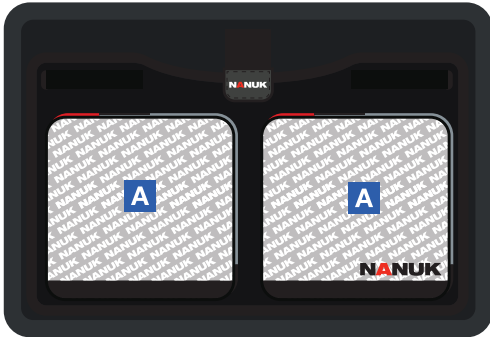

908

Weight | Poids
0.5 lbs | 0.23 kg

Dimensions
9.62" x 7.65" x 1.05" | 244mm x 194mm x 27mm

A 8.3" x 3.0" | 211mm x 76mm

909

Weight | Poids
0.6 lbs | 0.27 kg

Dimensions
11.72" X 7.2" X 0.938" | 298mm x 183mm x 24mm

A 10.2" x 2.75" | 259mm x 70mm

910

Weight | Poids
0.9 lbs | 0.41 kg

Dimensions
13.35" X 9.35" X 1.112" | 339mm x 237mm x 28mm

A 5.75" x 4.0" | 146mm x 102mm

B 11.65" x 3.65" | 296mm x 93mm

915

Weight | Poids
1.0 lbs | 0.45 kg

Dimensions

14" x 9.7" x 1.39" | 356mm x 246mm x 35mm

A 5.5" x 5.625" | 140mm x 143mm

918

Weight | Poids
0.97 lbs | 0.44 kg

Dimensions

16" x 11" x 1.98" | 406mm x 279mm x 50mm

A 5.875" x 2.25" | 149mm x 57mm