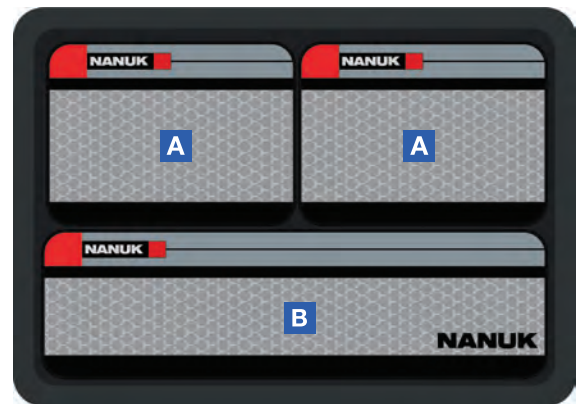

910

Weight | Poids
0.9 lbs | 0.41 kg

Dimensions
13.35" X 9.35" X 1.112" | 339mm x 237mm x 28mm

A 5.75" x 4.0" | 146mm x 102mm

B 11.65" x 3.65" | 296mm x 93mm