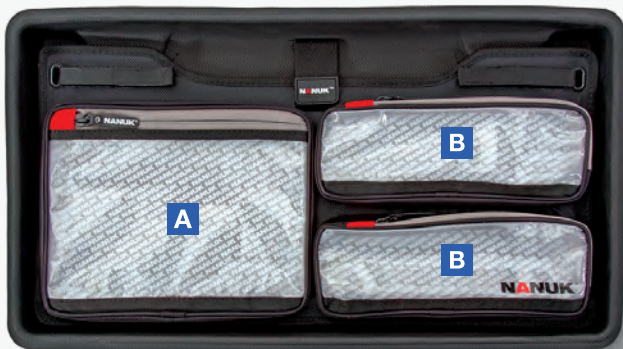

18" x 13" x 1.98" | 457mm x 330mm x 50mm

- A** 7" x 3" | 178mm x 76mm
- B** 14" x 3" | 356mm x 76mm

930-933

Weight | Poids
1.74 lbs | 0.79 kg

Dimensions

19" x 14.25" x 1.98" | 483mm x 362mm x 50mm

- A** 6.125" x 4" | 156mm x 102mm
- B** 9.25" x 4" | 235mm x 102mm
- C** 15.625" x 4" | 397mm x 102mm