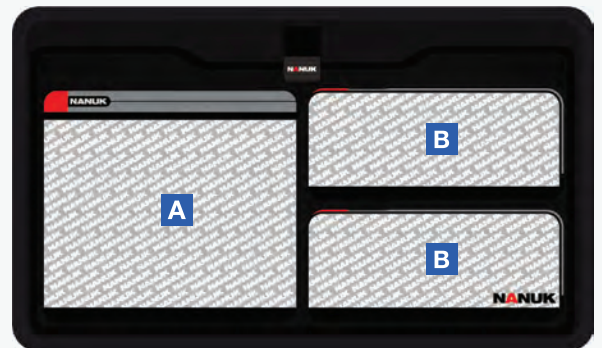

938

Weight | Poids
2.1 lbs | 0.95 kg

Dimensions

22.5" x 13.5" x 1.98" | 572mm x 343mm x 50mm

- **A** 9" x 7.75" | 229mm x 197mm
- **B** 9" x 3.5" | 229mm x 89mm