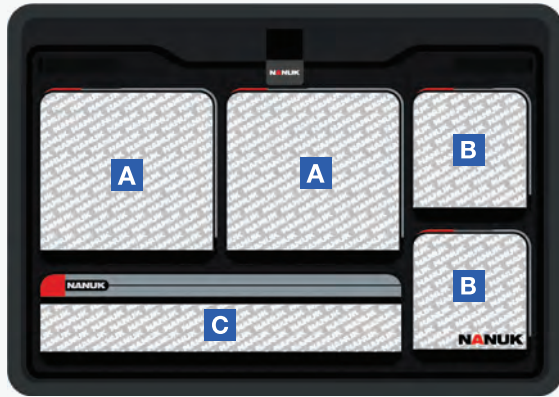

940

Weight | Poids
2.16 lbs | 0.98 kg

Dimensions

21" x 15" x 1.98" | 533mm x 381mm x 50mm

- **A** 8" x 5.5" | 203mm x 140mm
- **B** 8.25" x 2.5" | 210mm x 64mm
- **C** 17" x 3" | 432mm x 76mm