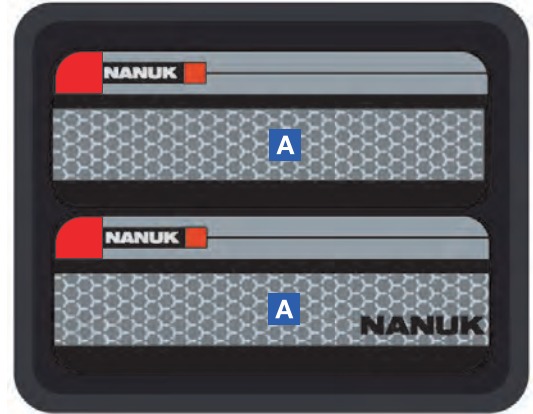

Keep your hardware and accessories organized
Conservez votre matériel et vos accessoires

905

Weight | Poids
0.4 lbs | 0.18 kg

Dimensions
9.875" x 7.875" x 0.93" | 251mm x 200mm x 24mm

A 8.45" x 3.125" | 215mm x 79mm