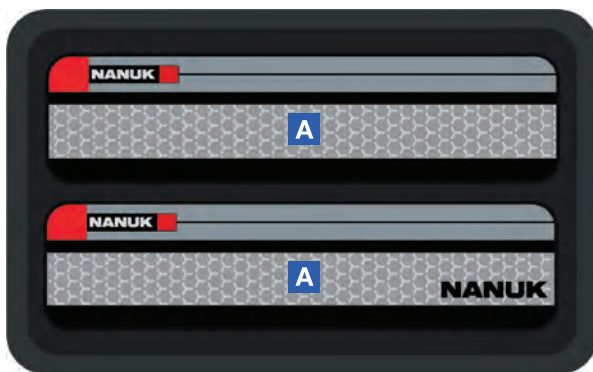

909

Weight | Poids
0.6 lbs | 0.27 kg

Dimensions
11.72" X 7.2" X 0.938" | 298mm x 183mm x 24mm

A 10.2" x 2.75" | 259mm x 70mm