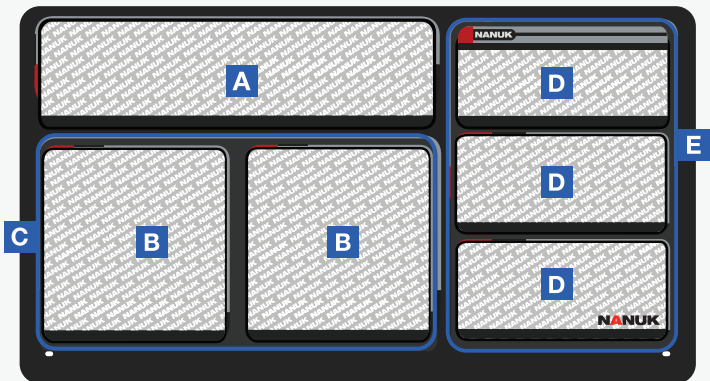

962

Weight | Poids
2.9 lbs | 1.32 kg

Dimensions

27.25" x 15.50" x 1.85" | 692mm x 394mm x 47mm

- **A** 4.65" x 16.65" | 118mm x 123mm
- **B** 8.125" x 7.75" | 206mm x 197mm
- **C** 8.875" x 16.65" | 225mm x 423mm
- **D** 4.25" x 8.85" | 108mm x 225mm
- **E** 13.65" x 9.49" | 347mm x 241mm