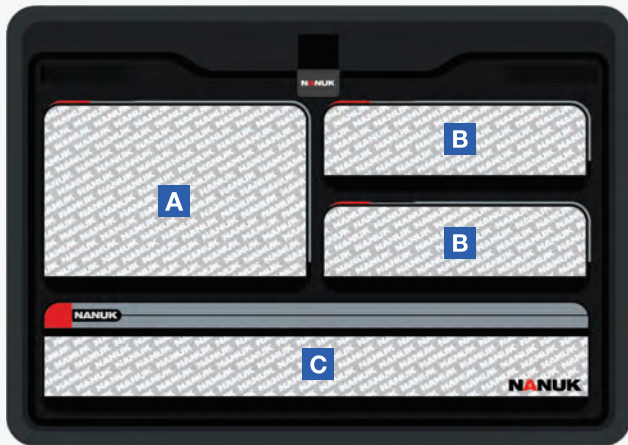

950

Weight | Poids
2.32 lbs | 1.05 kg

Dimensions

21 1/2" x 16 1/4" x 1.98" | 546mm x 413mm x 50mm

- **A** 8 1/2" x 6 3/4" | 216mm x 171mm
- **B** 8 3/4" x 3" | 222mm x 76mm
- **C** 17 3/4" x 3" | 451mm x 76mm