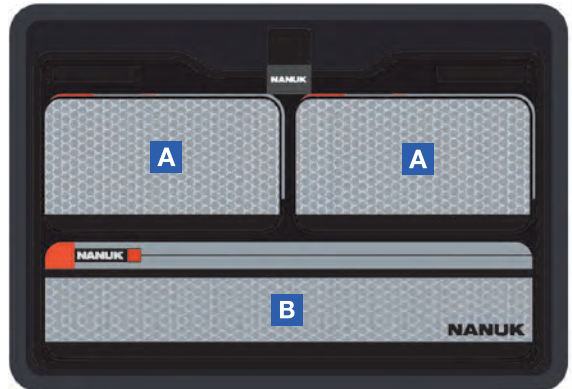

B 12.25" x 2.25" | 311mm x 57mm

920

Weight | Poids
1.25 lbs | 0.57 kg

Dimensions

15 3/4" x 11 1/4" x 1.98" | 400mm x 286mm x 50mm

A 6.125" x 3" | 156mm x 76mm

B 12.875" x 3" | 327mm x 76mm

923