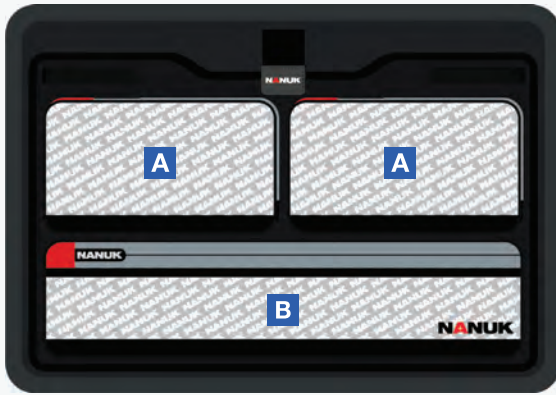

925

Weight | Poids
1.31 lbs | 0.59 kg

Dimensions

18" x 13" x 1.98" | 457mm x 330mm x 50mm

- **A** 7" x 3" | 178mm x 76mm
- **B** 14" x 3" | 356mm x 76mm