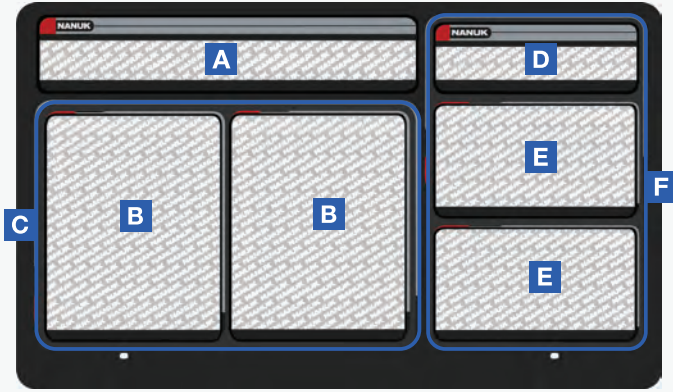

963-965

Weight | Poids
4.4 lbs | 2.0 kg

Dimensions

28" x 17" x 1.85" | 711mm x 432mm x 47mm

- **A** 16.5" x 3.5" | 420mm x 89mm
- **B** 8" x 10" | 203mm x 254mm
- **C** 16.5" x 11" | 420mm x 280mm
- **D** 9" x 3.5" | 228mm x 89mm
- **E** 9" x 5" | 228mm x 127mm
- **F** 14.5" x 10" | 368mm x 254mm